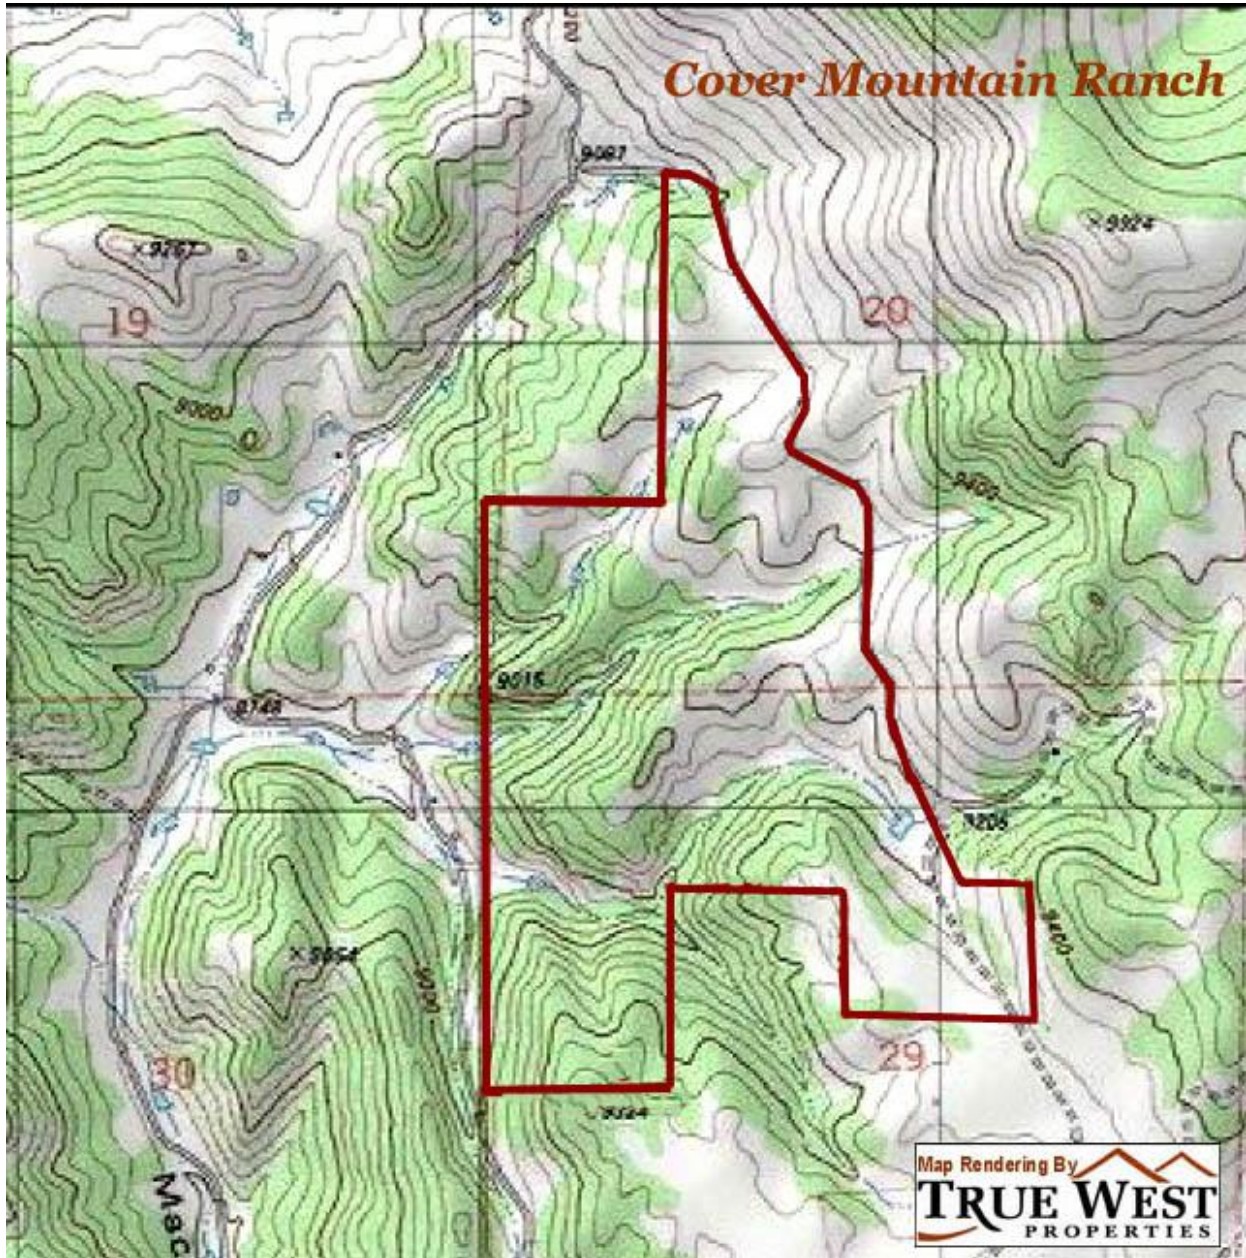

“COVER MOUNTAIN RANCH”

273.55 +/- Acres

Turn-Key Custom Home ~ Stellar Mountain Views
Pristine Acres w/ Gorgeous Aspen Meadows & Ponds
Livestock Friendly ~ No Covenants

Guffey, Colorado (Park County)

The information presented is deemed reliable by True West Properties however its accuracy or completeness cannot be guaranteed. Prospective Buyers should independently verify all information.

“COVER MOUNTAIN RANCH”

273.55 +/- Acres

**Turn-Key Custom Home ~ Stellar Mountain Views
Pristine Acres w/ Gorgeous Aspen Meadows & Ponds
Livestock Friendly ~ No Covenants**

Guffey, Colorado (Park County)